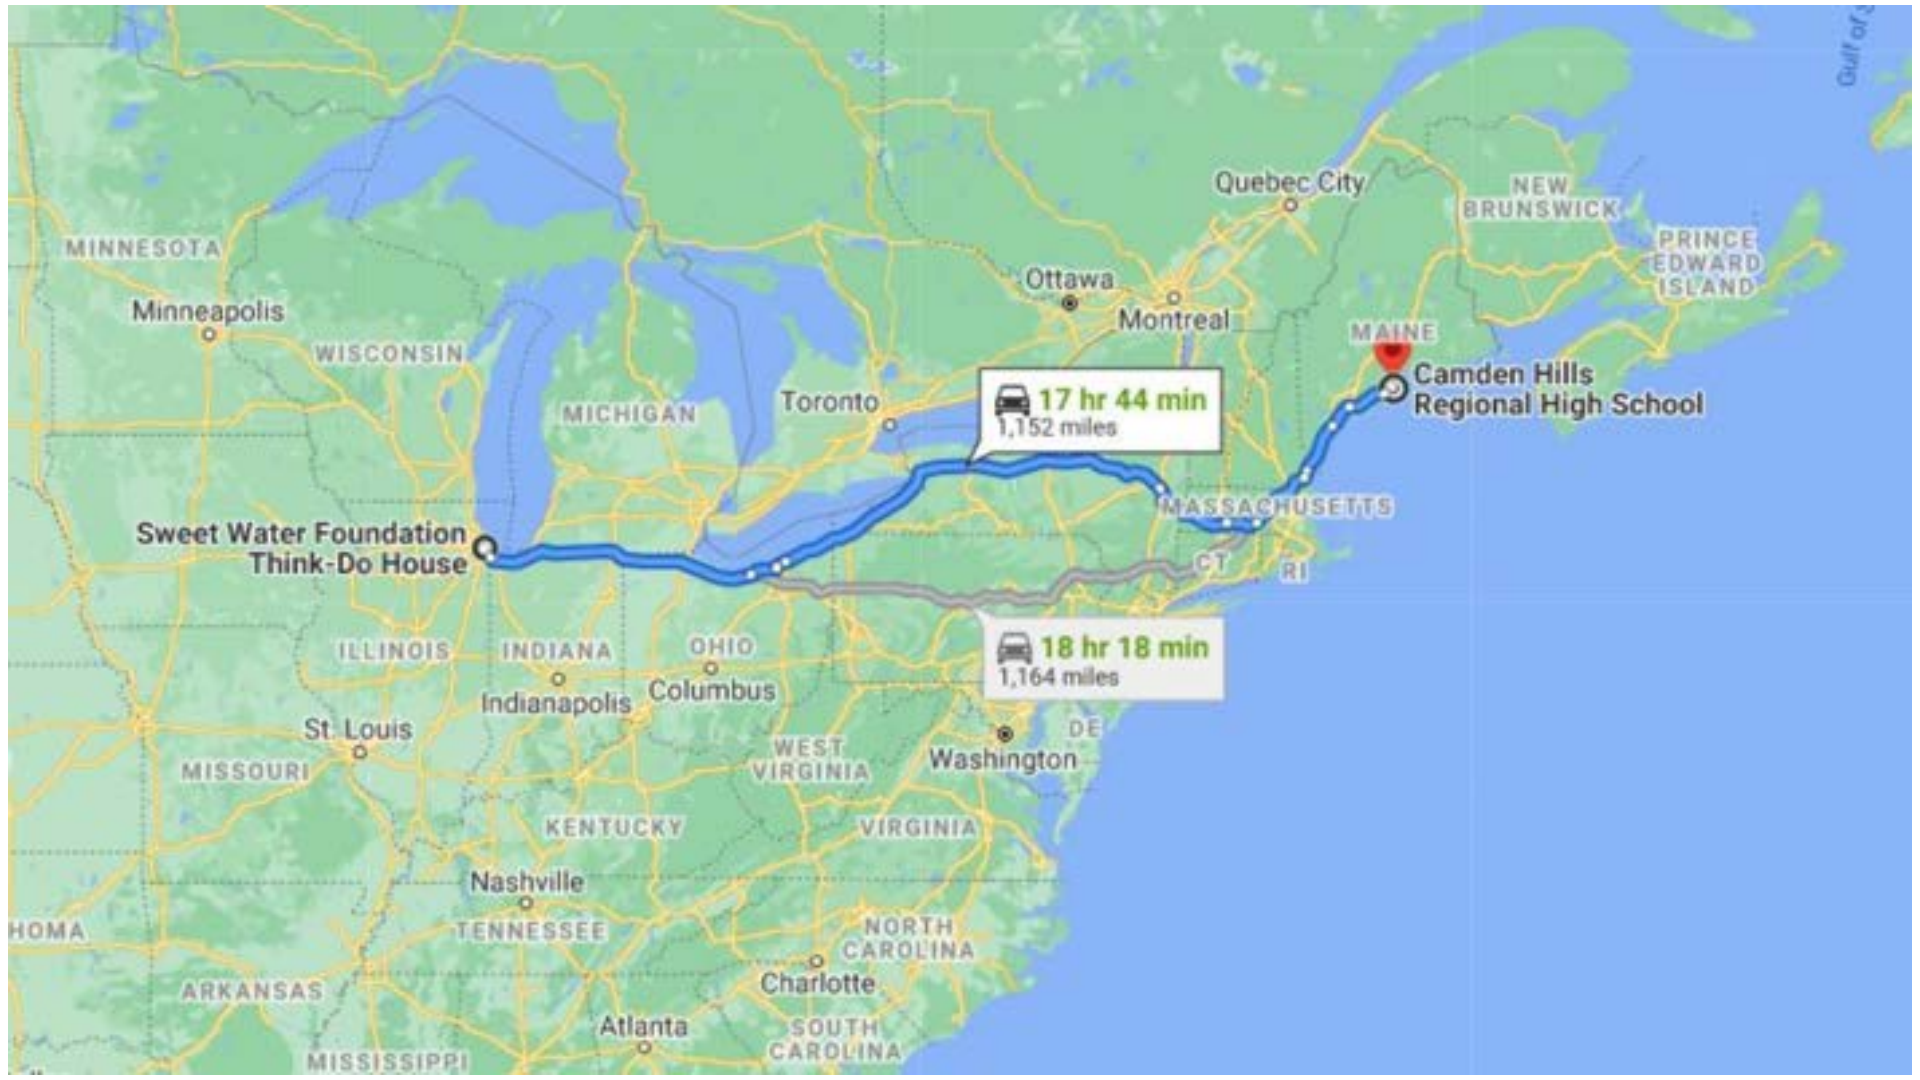

# Carpentry Apprenticeship

5734 S Lafayette Ave

Chicago, Illinois

Google

Street View

Google

CAUTION

RECYCLING